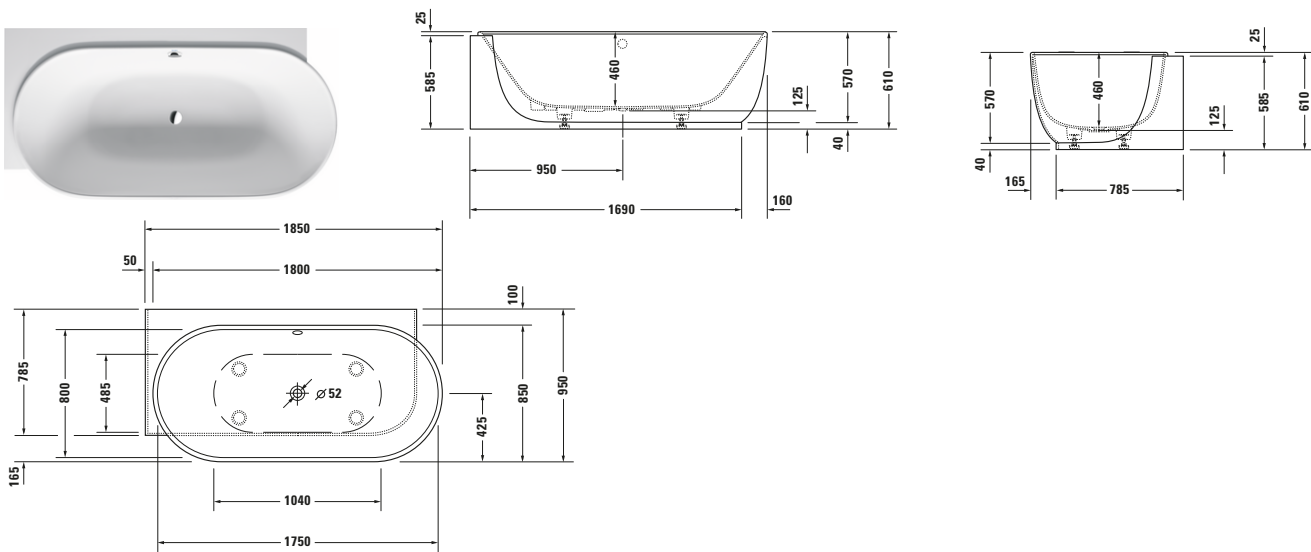

Corner bathtub

Basic information	
Long description	Duravit Luv Corner bathtub 1850x950 mm White Matt, Left corner, Material: Polymer cast, DuroCast Plus, Oval, Number of backrests: 2, Waste outlet position: Middle, Overflow – 700431000000000

Scope of supply	
Incl. support frame	✓
Including dirt eraser	✓
Incl. panel	✓

Dimensioning	
width/length	1850 mm
Depth/Width	950 mm
Height	610 mm
Height with legs	610 mm
Height with support	0 mm

Logistics	
Article weight	105 kg

Specifications	
<b>Installation</b>	
Type of installation	Left corner
Position of backrest slope	Left / Right
Capacity	252 l
<b>Material</b>	
Material	Polymer cast
<b>colour</b>	
colour value	White
Gloss level	Matt
<b>Overflow</b>	
Overflow type	Rotary eccentric

Corner bathtub

Description texts

Tender Text	<p>Duravit Luv Corner bathtub White Matt 1850x950 mm, Designer: Cecilie Manz, Shape: Oval, Polymer cast, DuroCast Plus, Type of installation: Left corner, Number of backrests: 2, Position of backrest slope: Left, Right, Overflow, Overflow type: Rotary eccentric, Overflow position: Middle, Waste outlet position: Middle, White Matt, Incl. support frame, Incl. panel, Slip-resistance class: B, CE label 1: EN 14516, EAN No.: 4053424179964, Article weight: 105 kg, Capacity: 252 l, Internal depth: 460 mm, Dimensions (width/length x Depth/Width x Height): 1850 x 950 x 610 mm, Article no.: 700431000000000</p>
-------------	---