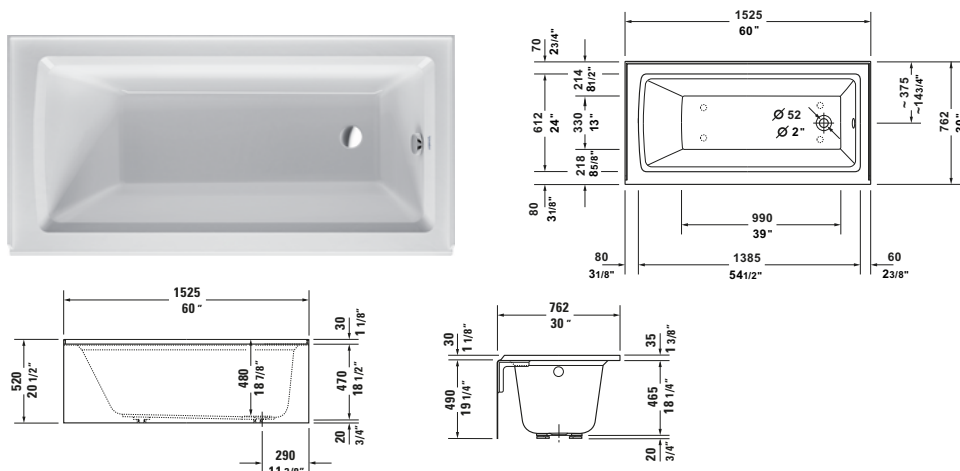

Alcove Bathtub

Basic information	
Long description	Duravit Architec Alcove Bathtub 60 "x30 " White, Alcove, Material: Sanitary acrylic, Rectangular, Number of backrests: 1, Drain orientation: Right, Overflow –
	700355000000090

Specifications	
Width / Length	60 "
Depth/width	30 "
Height	18 1/2 "
Min. Height with Feet	19 1/4 "
Height with Support	0 "

Logistics	
Article weight	85.98 lb

Description texts	
Tender text	Duravit Architec Alcove Bathtub White 60 "x30 ", Designer: Prof. Frank Huster, Shape: Rectangular, Sanitary acrylic, Installation Type: Alcove, Number of backrests: 1, Position of backrest: Left, Overflow, Overflow type: Rotary eccentric, Overflow position: Foot end, Drain orientation: Right, White, Includes support frame, Includes panels, EAN No.: 4021534937828, Article weight: 85.98 lb, Capacity gal: 29 gal, Internal Depth: 18 7/8 ", Diameter: 0 ", Dimensions (Width / Length x Depth/width x Height): 60 " x 30 " x 18 1/2 ", Article No.: 700355000000090

Features	
Installation	
Installation Type	Alcove
Position of backrest	Left
Capacity gal	29 gal
Material	
Material	Sanitary acrylic
color	
color value	White
Gloss level	Gloss
Overflow	
Overflow type	Rotary eccentric
Relevant certificates	
cUPC listed	✓