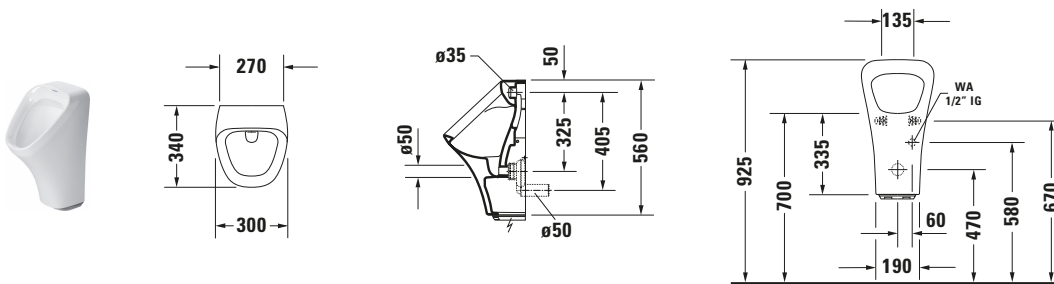

DuraStyle # 2804310000

Design by Matteo Thun & Antonio Rodriguez

Electronic urinal

Basic information	
Long description	Duravit DuraStyle Electronic urinal, White High Gloss, 340 mm, Inlet supply position: Back, battery supply, Flushing rim: Closed, Incl. mounting material – 2804310000

Logistics	
Article weight	14,6 kg

Matching products	
Necessary articles	
	Urinal siphon # 005112 Universal

Specifications	
Drain	
Outlet drain	horizontal
colour	
colour value	White
Gloss level	High Gloss
Material	
Material	Ceramic
batteries	
Quantity of batteries	1
Flushing	
Flushing rim	Closed
Minimum flushing water volume	1 l
Water connection	
Dimensions of water supply connection	1/2"
Water connection position	Back
Dangerous goods	
Battery type	CR-P2

Description texts	
Tender Text	Duravit DuraStyle Electronic urinal White High Gloss, Designer: Matteo Thun & Antonio Rodriguez, Flushing rim: Closed, Electronic control: battery supply, Sanitary ware, Outlet drain: horizontal, Shape: Round, Minimum flushing water volume: 1 l, Wall-mounted, Water connection position: Back, Inlet supply position: Back, White, High Gloss, Concealed outlet, Concealed inlet, Aiming device: Without, Incl. battery, Incl. mounting material, Incl. control unit, CE label 1: EN 13407, EAN No.: 4021534923319, Article weight: 14,6 kg, Dimensions (width/length x Depth/Width x Height): 300 x 340 x 580 mm, Article no.: 2804310000

Features	
Electronic control	battery supply

Scope of supply	
accessories	
Incl. battery	✓

You can find more information here

<https://pro.duravit.com/p/2804310000>

All drawings contain the necessary measurements which are subject to standard tolerances. They are stated in mm and are non-binding. Exact measurements, in particular for customised installation scenarios, can only be taken from the finished piece.