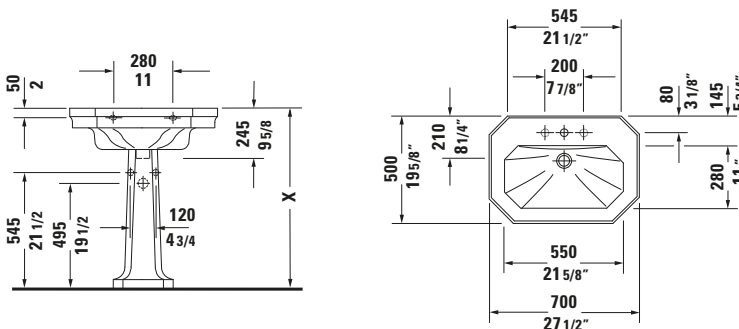

Wall Mounted Sink

Basic information

Long description	Duravit Serie 1930 Wall Mounted Sink 27 1/2 " White High Gloss, Includes faucet deck, Number of faucet holes: 1, Overflow – 0438700000
------------------	--

Matching products

<b>Matching items</b>	
	Sink Drain # 005052 Universal
	Pedestal # 085790 Serie 1930

Features

<b>color</b>	
color value	White
Interior color	White
Exterior color	White
Gloss level	High Gloss
Inside gloss level	High Gloss
Outside gloss level	High Gloss
<b>Overflow</b>	
Overflow	✓
<b>Washing area</b>	
Number of faucet holes	1
<b>Material</b>	
Material	Ceramic
<b>Relevant certificates</b>	
cUPC listed	✓

Description texts

Tender text	Duravit Serie 1930 Wall Mounted Sink White High Gloss 27 1/2 ", Designer: Duravit, Sanitary ware, Wall-mounted, Overflow, Drain orientation: Middle, Underside glazed, Number of basins: 1, Basin shape: Octagonal, Basin position: Middle, Faucet hole position: Middle, White High Gloss, Suitable for pedestal, Includes faucet deck, CE-number plate-1: EN 14688, EAN No.: 4021534084423, Article weight: 50.706 lb, Diameter: 0 ", Basin width: 21 5/8 ", Basin Depth: 11 ", Dimensions (Width / Length x Depth/width x Height): 27 1/2 " x 19 5/8 " x 9 5/8 ", Article No.: 0438700000
-------------	--

Specifications

<b>Washing area</b>	
Includes faucet deck	✓
<b>Sink</b>	
Underside glazed	✓

Logistics

Article weight	50.706 lb
----------------	-----------

You can find more information here

<https://pro.duravit.us/p/0438700000>