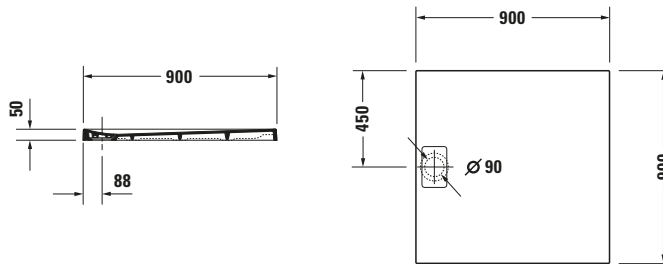

Shower tray

Basic information	
Long description	Duravit Stonetto Shower tray 900x900 mm White Matt, Flush with the floor, Half-mounted, surface mounted, Material: Polymer cast, DuroCast UltraResist, Square – 720146380000000

Specifications	
Shape	Square
Slip-resistance class	B
colour	
colour value	White
Gloss level	Matt
Material	
Material	Polymer cast
Material type	DuroCast UltraResist
Installation	
Type of installation	Flush with the floor / Half-mounted / surface mounted
Drain	
Waste outlet position	Sidewise

Scope of supply	
Incl. Drain cover	✓
Including dirt eraser	✓
Technical documentation	
Incl. installation instructions	digital and printed
Incl. care instructions	digital and printed

Dimensioning	
width/length	900 mm
Depth/Width	900 mm
Height with legs	130 mm
Max. height with legs	150 mm
Height with support	120 mm
Diameter of drain hole	90 mm

Description texts	
Tender Text	Duravit Stonetto Shower tray White Matt, Designer: EOOS, Shape: Square, Polymer cast, DuroCast UltraResist, Type of installation: Flush with the floor, Half-mounted, surface mounted, Waste outlet position: Sidewise, Slip-resistance class: B, CE label 1: EN 14527, EAN No.: 4021534986567, Article weight: 25 kg, Dimensions (width/length x Depth/Width x Height): 900 x 900 x 50 mm, Article no.: 720146380000000, Matching articles: Waterproofing set, Formwork support, Noise reduction set, Shower tray drain, Rubber profile, Support frame, Shower tray foot; Article no.: 792803000000000, 792407000000000, 792805000000000, 791372000000000, 790269000001000, 790263000001000, 791243000000000, 790126000000000, 791101000000000, 790173000000000; Model no.: 792803, 792805, 791372, 790269, 790263, 791243, 790126, 791101, 790173