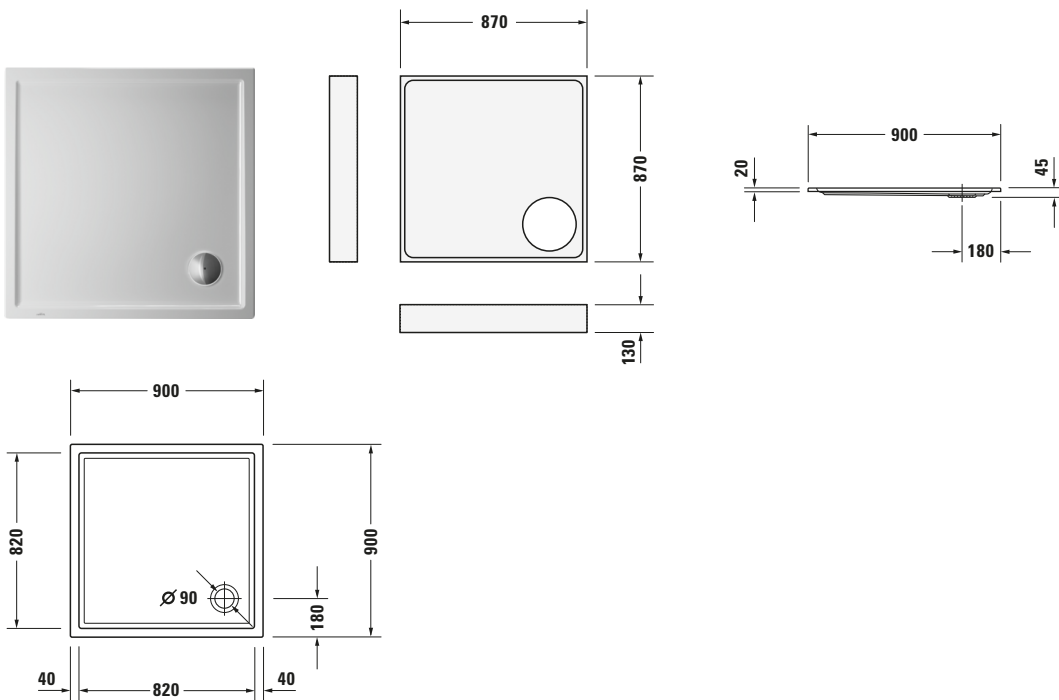

Shower tray

Basic information	
Long description	Duravit Starck Slimline Shower tray 900x900 mm White, Left corner, Right corner, Material: Sanitary acrylic, Square – 720115000000000

Dimensioning	
width/length	900 mm
Depth/Width	900 mm
Height with legs	130 mm
Max. height with legs	150 mm
Height with support	195 mm
Diameter of drain hole	90 mm

Specifications	
Shape	Square
colour	
colour value	White
Gloss level	Glossy
Material	
Material	Sanitary acrylic
Installation	
Type of installation	Right corner / Left corner
Drain	
Waste outlet position	Corner

Logistics	
Article weight	15 kg

Scope of supply

Technical documentation	
Incl. installation instructions	digital and printed
Incl. care instructions	without

Shower tray

Description texts

Tender Text	<p>Duravit Starck Slimline Shower tray White, Designer: Philippe Starck, Shape: Square, Sanitary acrylic, Type of installation: Right corner, Left corner, Waste outlet position: Corner, CE label 1: EN 14527, EAN No.: 4021534884528, Article weight: 15 kg, Internal depth: 28 mm, Dimensions (width/length x Depth/Width x Height): 900 x 900 x 45 mm, Article no.: 720115000000000, Matching articles: Rubber profile, Noise reduction set, Shower tray foot, Shower tray drain, Bathtub anchors; Article no.: 7914780000000000, 7901120000000000, 7913690000000000, 7901010000000000, 790269000001000, 7902690000000000, 790263000001000, 7902630000000000, 7901260000000000, 7901030000000000, 7901020000000000; Model no.: 790112, 791369, 790101, 790269, 790263, 790126, 790103, 790102</p>
-------------	---